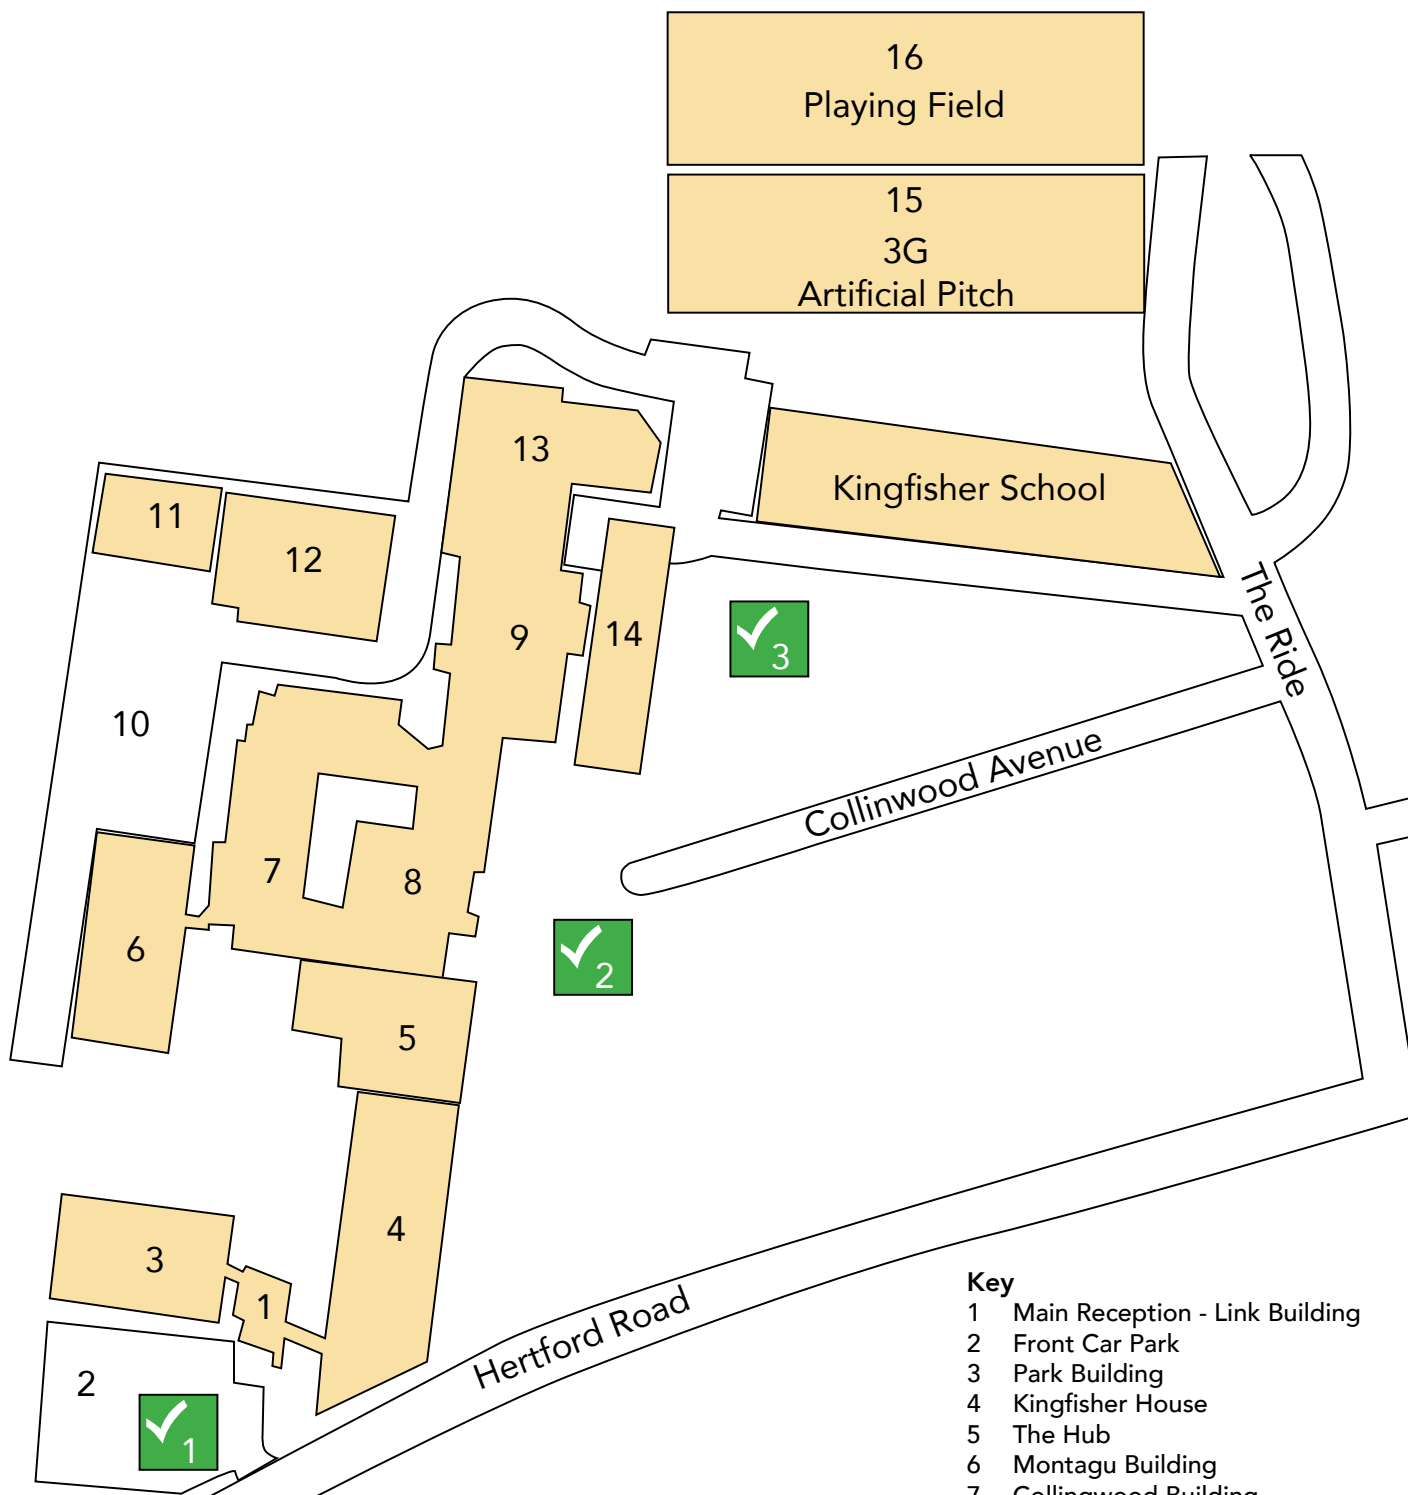

## Emergency Evacuation Assembly Points

-  Front Car Park
-  Supported Learners Garden
-  Back Car Park

## Key

- 1 Main Reception - Link Building
- 2 Front Car Park
- 3 Park Building
- 4 Kingfisher House
- 5 The Hub
- 6 Montagu Building
- 7 Collingwood Building
- 8 Caf 
- 9 Learning Resource Centre
- 10 Rear Car Park
- 11 Intertrain Railway Training Centre
- 12 Construction Centre
- 13 Sports Hall
- 14 Brickwork Workshop
- 15 3G Artificial Pitch
- 16 Playing Field