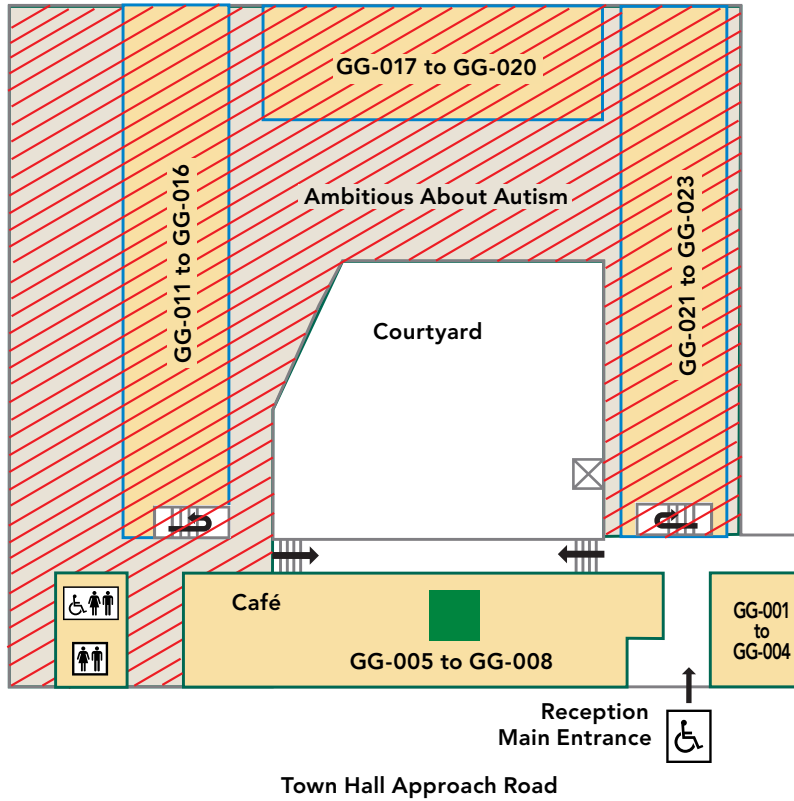

Tottenham Centre Site Overview

The College of
Haringey, Enfield
and North East London

Key

- Main Building Rooms (M Rooms)
- Tower Block Rooms (T Rooms)
- Building Block Rooms (B Rooms)
- Ian MacWhinnie Rooms (IM Rooms)
- Centenary Building (C Rooms)

Emergency Evacuation Assembly Points

- ✓
1 Tottenham Centre Assembly Point
Between Tottenham Centre and Tottenham Town Hall
- ✓
2 Tottenham Green Assembly Point
Outside Tottenham Town Hall
- ✓
3 Brook House School Assembly Point
Outside Bernie Grant Art Centre

Tottenham Centre Second Floor

Key

	M = Main Building MG = Main Building Ground Floor M1 = Main Building First Floor etc.		Creative and Media
	C = Centenary Building CG = Centenary Block Ground Floor C1 = Centenary Block First Floor etc.		Business and Accounting
	T = Tower Block TG = Tower Block Ground Floor T1 = Tower Block First Floor etc.		Construction and the Built Environment
	B = Building Block BG = Building Block Ground Floor B1 = Building Block First Floor etc.		English for Speakers of Other Languages
	IM = Ian Macwhinnie IMG = Ian Macwhinnie Ground Floor IM1 = Ian Macwhinnie First Floor etc.		English/Literacy and Maths/Numeracy
			Hair and Beauty
			ICT and Computing
			Science and Engineering

Tottenham Green Centre

Ground Floor

Ambitious About Autism

Key

- M = Main Building
MG = Main Building Ground Floor
M1 = Main Building First Floor etc.
- C = Centenary Building
CG = Centenary Block Ground Floor
C1 = Centenary Block First Floor etc.
- Ambitious About Autism
- Health, Care and Early Years