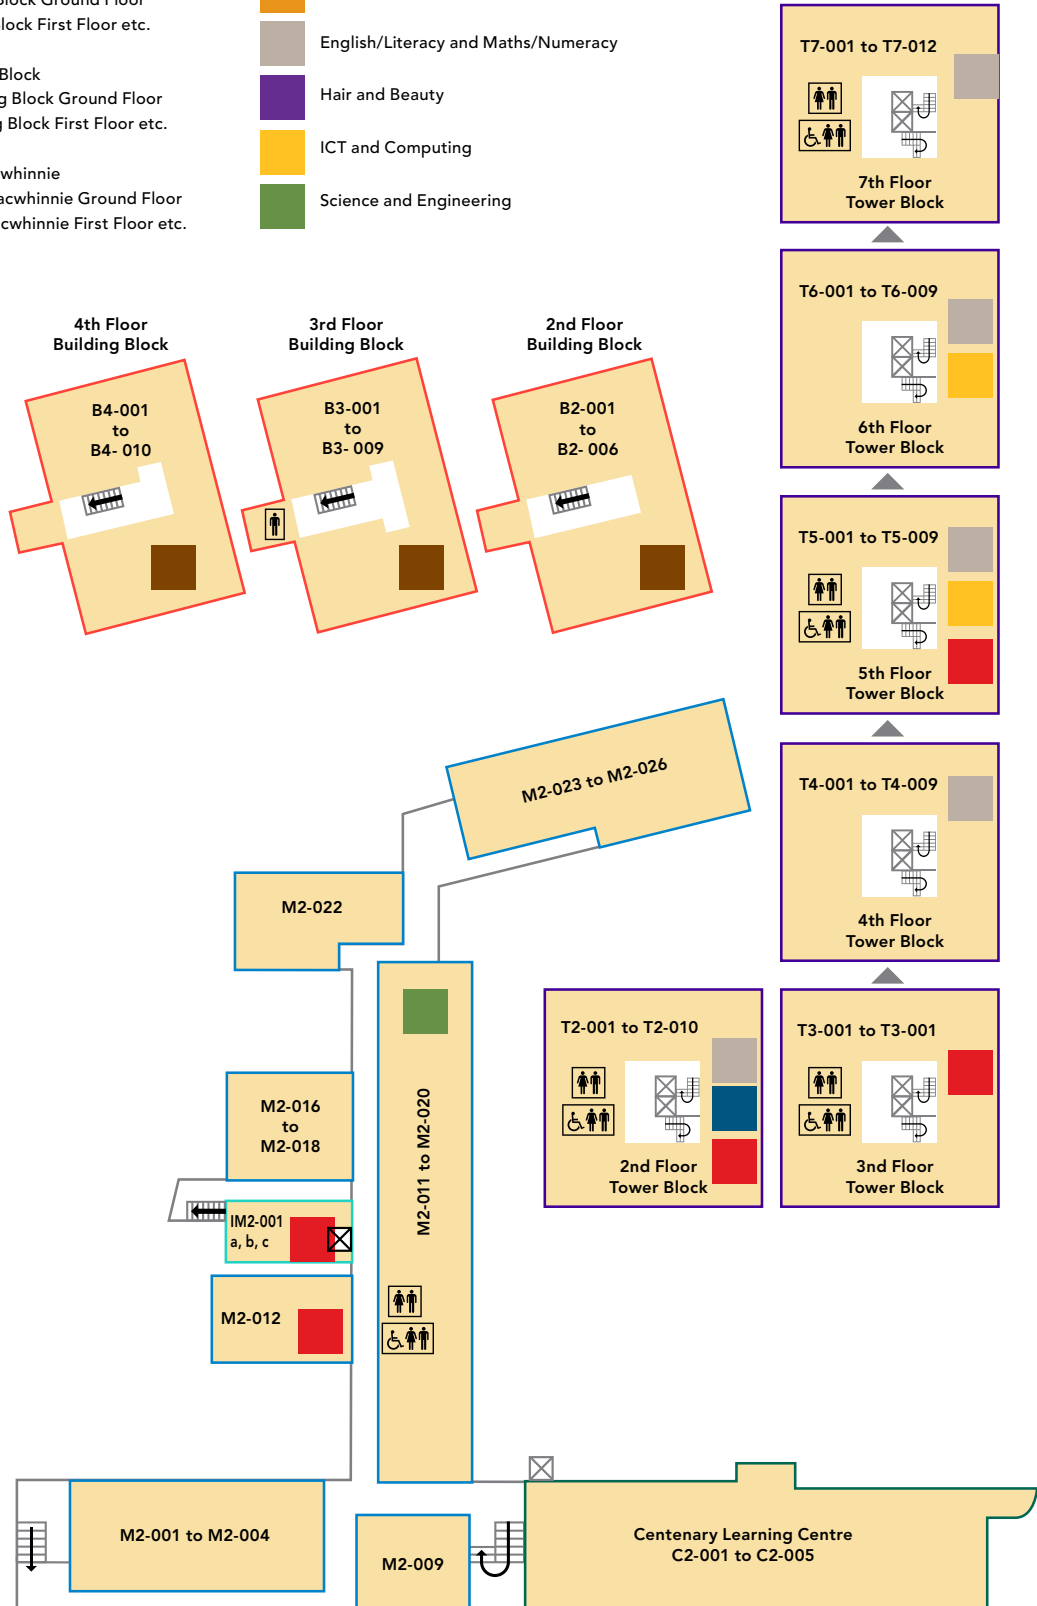

Tottenham Centre Second Floor

Key

	M = Main Building MG = Main Building Ground Floor M1 = Main Building First Floor etc.		Creative and Media
	C = Centenary Building CG = Centenary Block Ground Floor C1 = Centenary Block First Floor etc.		Business and Accounting
	T = Tower Block TG = Tower Block Ground Floor T1 = Tower Block First Floor etc.		Construction and the Built Environment
	B = Building Block BG = Building Block Ground Floor B1 = Building Block First Floor etc.		English for Speakers of Other Languages
	IM = Ian Macwhinnie IMG = Ian Macwhinnie Ground Floor IM1 = Ian Macwhinnie First Floor etc.		English/Literacy and Maths/Numeracy
			Hair and Beauty
			ICT and Computing
			Science and Engineering