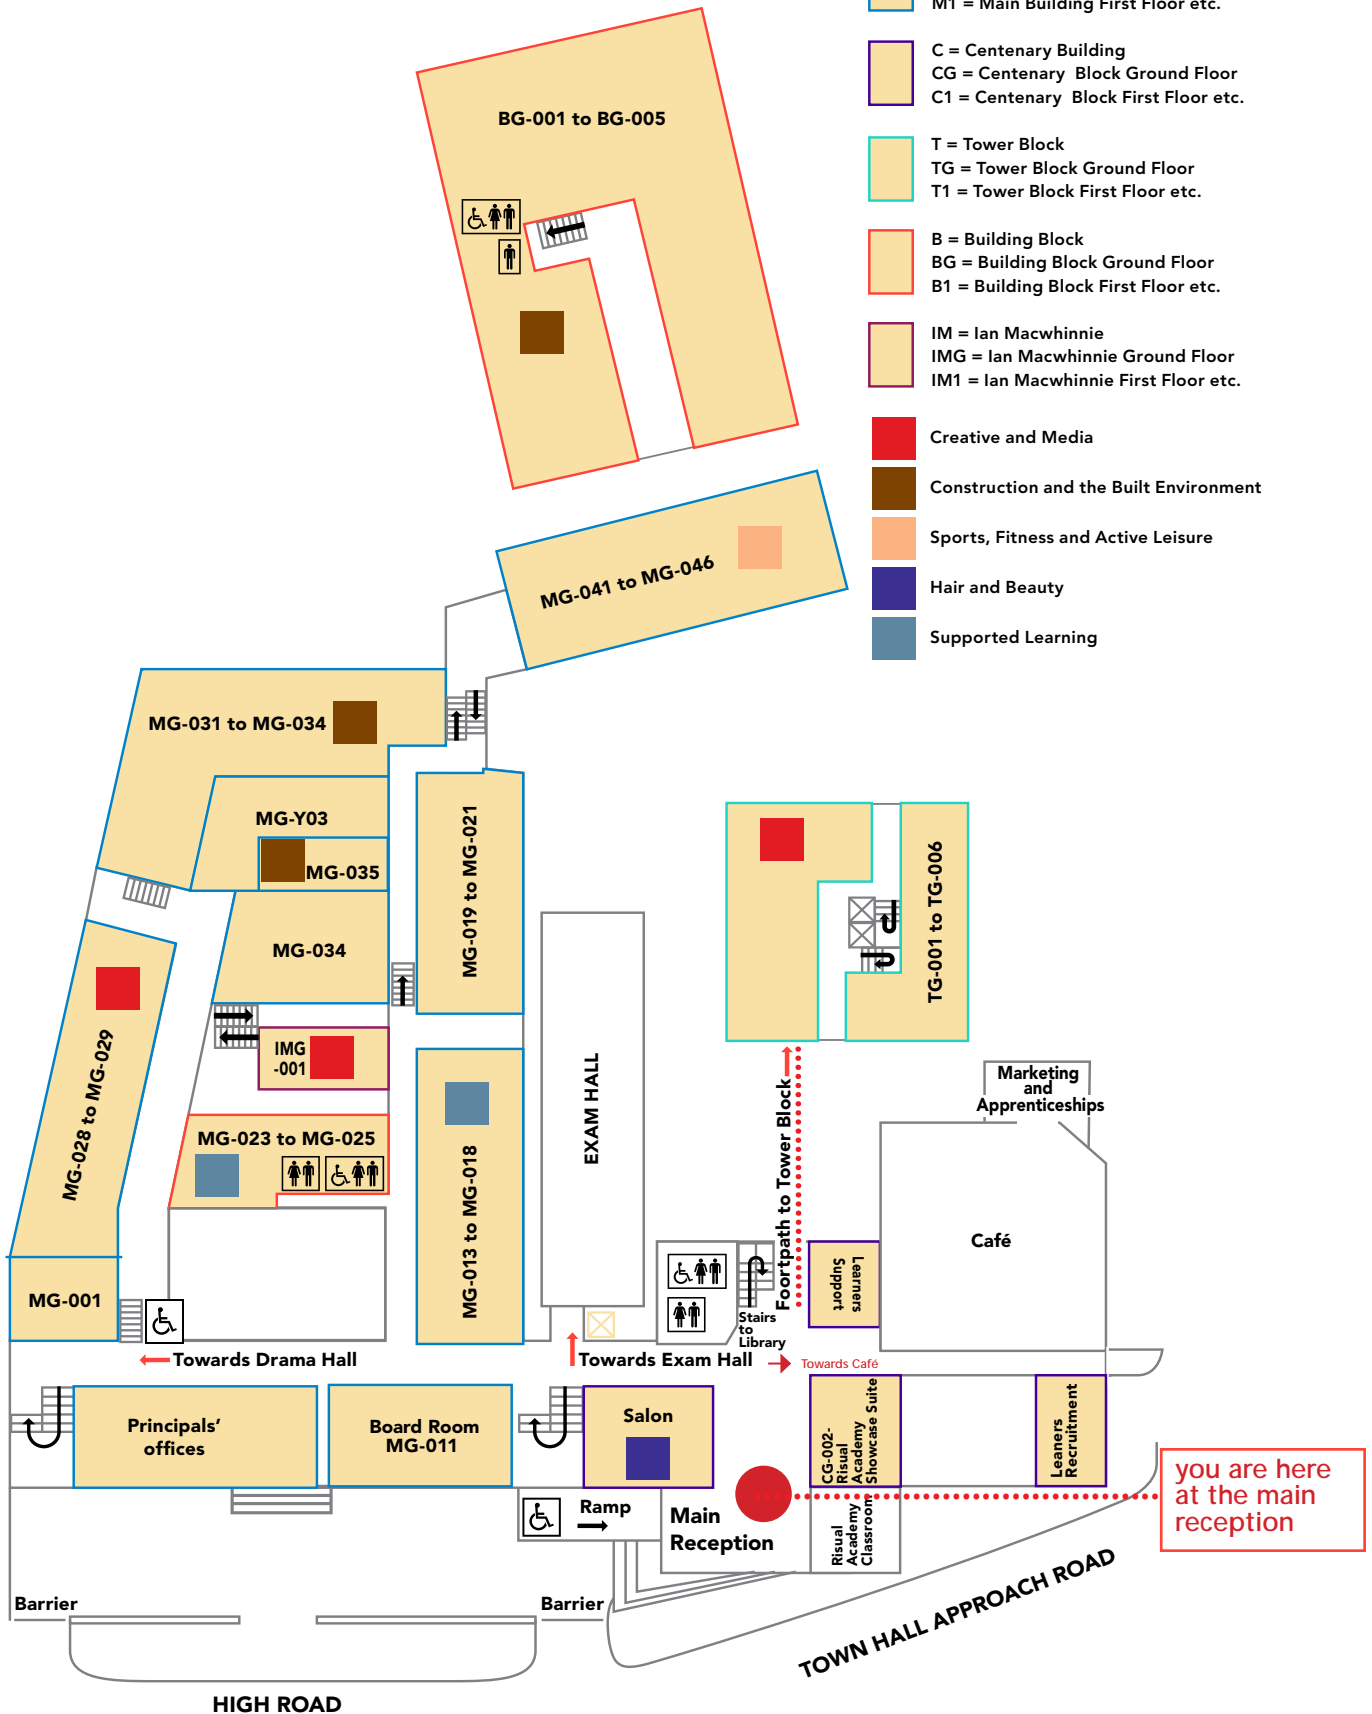

Tottenham Centre Site Overview

The College of
Haringey, Enfield
and North East London

Key

- Main Building Rooms (M Rooms)
- Tower Block Rooms (T Rooms)
- Building Block Rooms (B Rooms)
- Ian MacWhinnie Rooms (IM Rooms)
- Centenary Building (C Rooms)

Emergency Evacuation Assembly Points

- ✓
1 Tottenham Centre Assembly Point
Between Tottenham Centre and Tottenham Town Hall
- ✓
2 Tottenham Green Assembly Point
Outside Tottenham Town Hall
- ✓
3 Brook House School Assembly Point
Outside Bernie Grant Art Centre

Tottenham Centre Ground Floor

The College of
Haringey, Enfield
and North East London

Key

- M = Main Building
MG = Main Building Ground Floor
M1 = Main Building First Floor etc.
- C = Centenary Building
CG = Centenary Block Ground Floor
C1 = Centenary Block First Floor etc.
- T = Tower Block
TG = Tower Block Ground Floor
T1 = Tower Block First Floor etc.
- B = Building Block
BG = Building Block Ground Floor
B1 = Building Block First Floor etc.
- IM = Ian Macwhinnie
IMG = Ian Macwhinnie Ground Floor
IM1 = Ian Macwhinnie First Floor etc.
- Creative and Media
- Construction and the Built Environment
- Sports, Fitness and Active Leisure
- Hair and Beauty
- Supported Learning

Tottenham Centre

First Floor

The College of
Haringey, Enfield
and North East London

Key

- M = Main Building
MG = Main Building Ground Floor
M1 = Main Building First Floor etc.
- C = Centenary Building
CG = Centenary Block Ground Floor
C1 = Centenary Block First Floor etc.
- T = Tower Block
TG = Tower Block Ground Floor
T1 = Tower Block First Floor etc.
- B = Building Block
BG = Building Block Ground Floor
B1 = Building Block First Floor etc.
- IM = Ian Macwhinnie
IMG = Ian Macwhinnie Ground Floor
IM1 = Ian Macwhinnie First Floor etc.