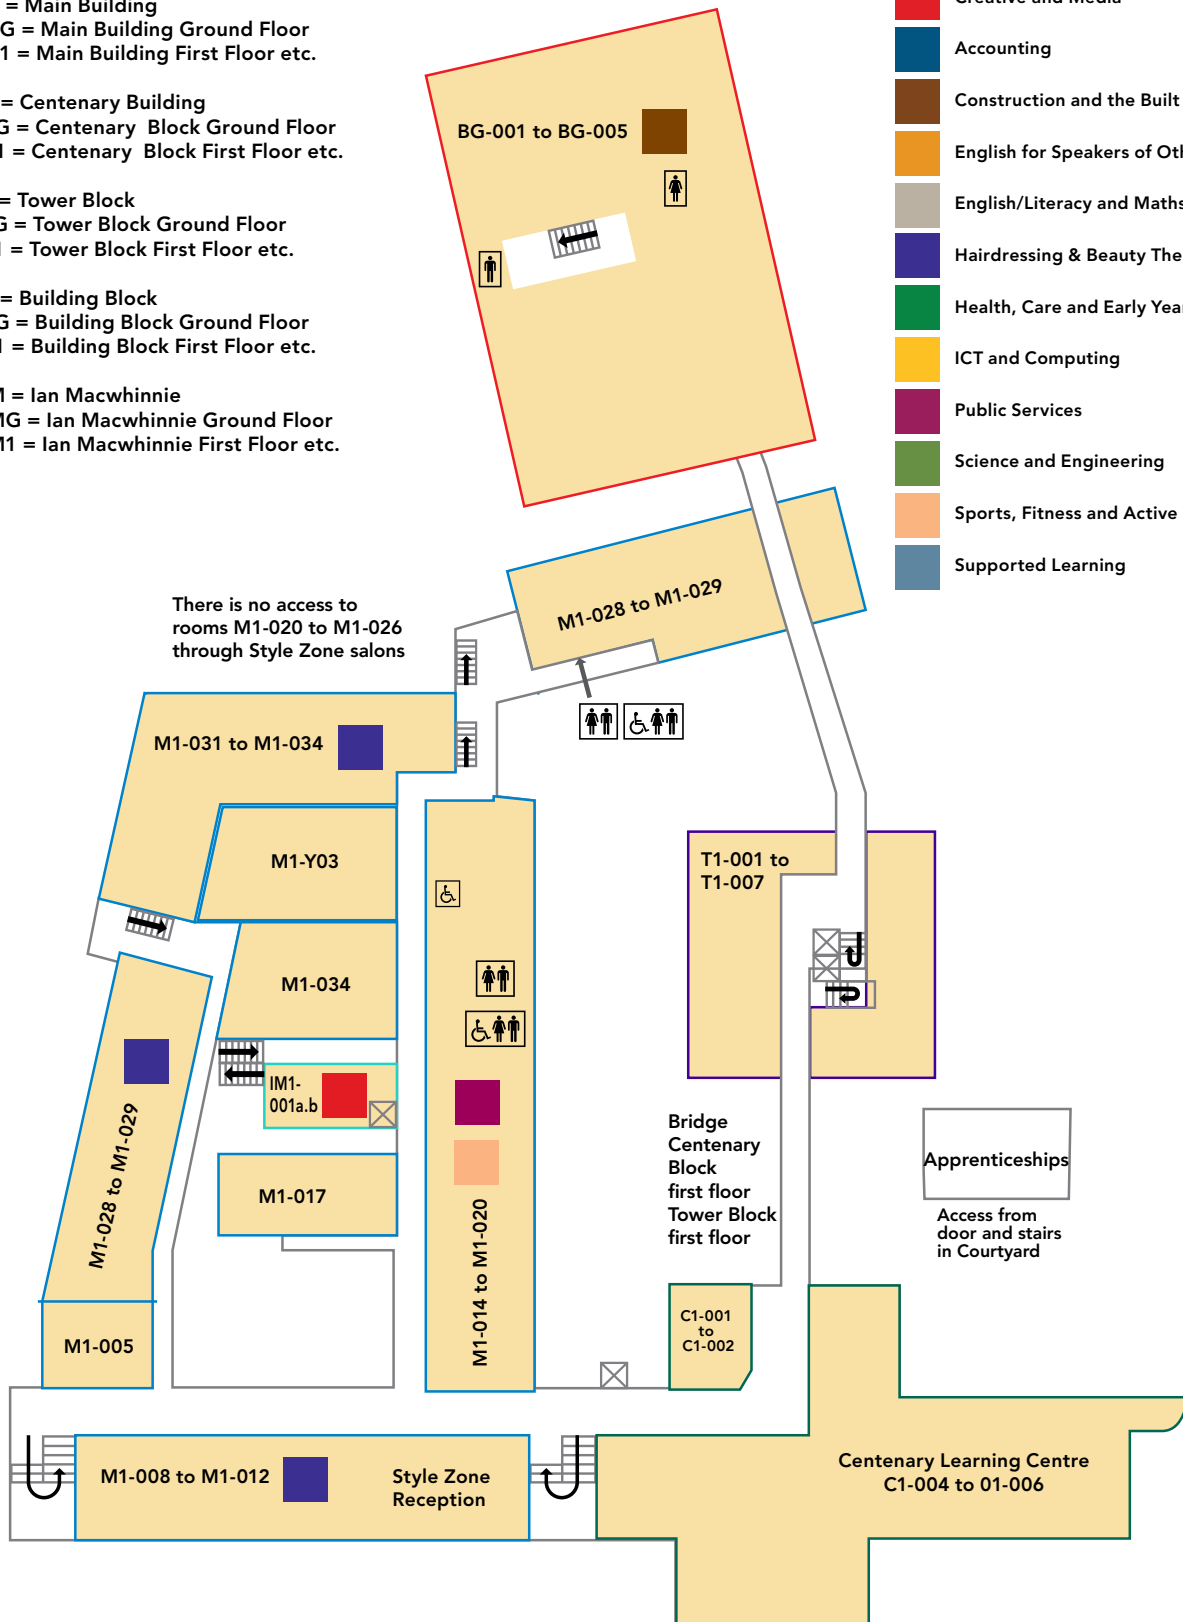

Tottenham Centre

First Floor

The College of
Haringey, Enfield
and North East London

Key

- M = Main Building
  MG = Main Building Ground Floor
  M1 = Main Building First Floor etc.
- C = Centenary Building
  CG = Centenary Block Ground Floor
  C1 = Centenary Block First Floor etc.
- T = Tower Block
  TG = Tower Block Ground Floor
  T1 = Tower Block First Floor etc.
- B = Building Block
  BG = Building Block Ground Floor
  B1 = Building Block First Floor etc.
- IM = Ian Macwhinnie
  IMG = Ian Macwhinnie Ground Floor
  IM1 = Ian Macwhinnie First Floor etc.

- Creative and Media
- Accounting
- Construction and the Built Environment
- English for Speakers of Other Languages
- English/Literacy and Maths/Numeracy
- Hairdressing & Beauty Therapy
- Health, Care and Early Years
- ICT and Computing
- Public Services
- Science and Engineering
- Sports, Fitness and Active Leisure
- Supported Learning